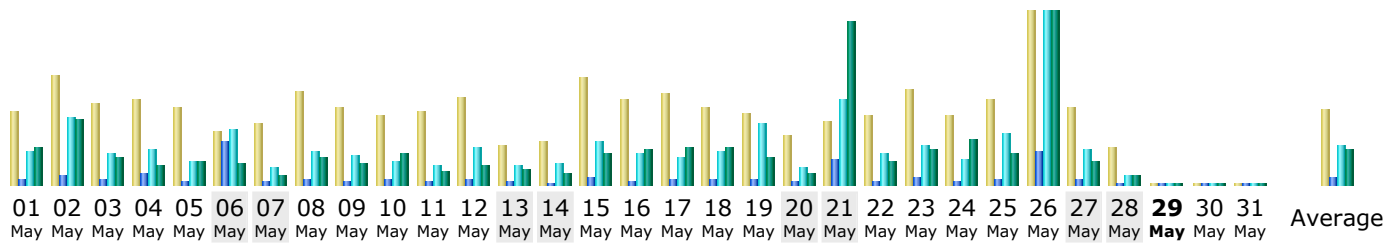

Note: We moved to a new hosting site at the end of March.

Last Update: 28 May 2006 - 12:15

Reported period:

Summary

Reported period	Month May 2006				
First visit	01 May 2006 - 02:41				
Last visit	28 May 2006 - 11:36				
	Unique visitors	Number of visits	Pages	Hits	Bandwidth
Traffic viewed *	704	894 (1.26 visits/visitor)	3650 (4.08 pages/visit)	19034 (21.29 hits/visit)	371.51 MB (425.53 KB/visit)
Traffic not viewed *			4945	5752	201.81 MB

* Not viewed traffic includes traffic generated by robots, worms, or replies with special HTTP status codes.

Monthly history

Month	Unique visitors	Number of visits	Pages	Hits	Bandwidth
Jan 2006	0	0	0	0	0
Feb 2006	0	0	0	0	0
Mar 2006	26	28	127	466	7.88 MB
Apr 2006	728	1012	2563	14932	266.92 MB
May 2006	704	894	3650	19034	371.51 MB
Jun 2006	0	0	0	0	0
Jul 2006	0	0	0	0	0
Aug 2006	0	0	0	0	0
Sep 2006	0	0	0	0	0
Oct 2006	0	0	0	0	0
Nov 2006	0	0	0	0	0
Dec 2006	0	0	0	0	0
Total	1458	1934	6340	34432	646.31 MB

Days of month

Day	Number of visits	Pages	Hits	Bandwidth
01 May 2006	30	92	571	13.49 MB
02 May 2006	45	172	1138	23.31 MB
03 May 2006	33	84	531	9.65 MB
04 May 2006	35	200	613	7.15 MB
05 May 2006	32	68	396	8.50 MB
06 May 2006	22	731	931	7.32 MB
07 May 2006	25	36	308	3.07 MB
08 May 2006	38	85	553	10.06 MB
09 May 2006	32	65	505	7.63 MB
10 May 2006	28	70	400	11.58 MB
11 May 2006	30	43	322	5.07 MB
12 May 2006	36	70	621	6.75 MB
13 May 2006	16	48	333	5.38 MB
14 May 2006	18	30	352	3.80 MB
15 May 2006	44	112	747	11.55 MB
16 May 2006	35	61	524	13.00 MB
17 May 2006	37	76	478	13.13 MB
18 May 2006	32	79	563	13.42 MB
19 May 2006	29	86	1036	9.73 MB
20 May 2006	20	38	284	3.81 MB
21 May 2006	26	415	1454	58.98 MB
22 May 2006	28	57	517	8.11 MB
23 May 2006	39	114	683	13.00 MB
24 May 2006	28	58	442	16.27 MB
25 May 2006	35	83	875	10.98 MB
26 May 2006	74	577	3101	65.49 MB
27 May 2006	32	78	618	8.19 MB
28 May 2006	15	22	138	3.10 MB
29 May 2006	0	0	0	0
30 May 2006	0	0	0	0
31 May 2006	0	0	0	0
Average	30.83	125.86	656.34	12.81 MB
Total	894	3650	19034	371.51 MB